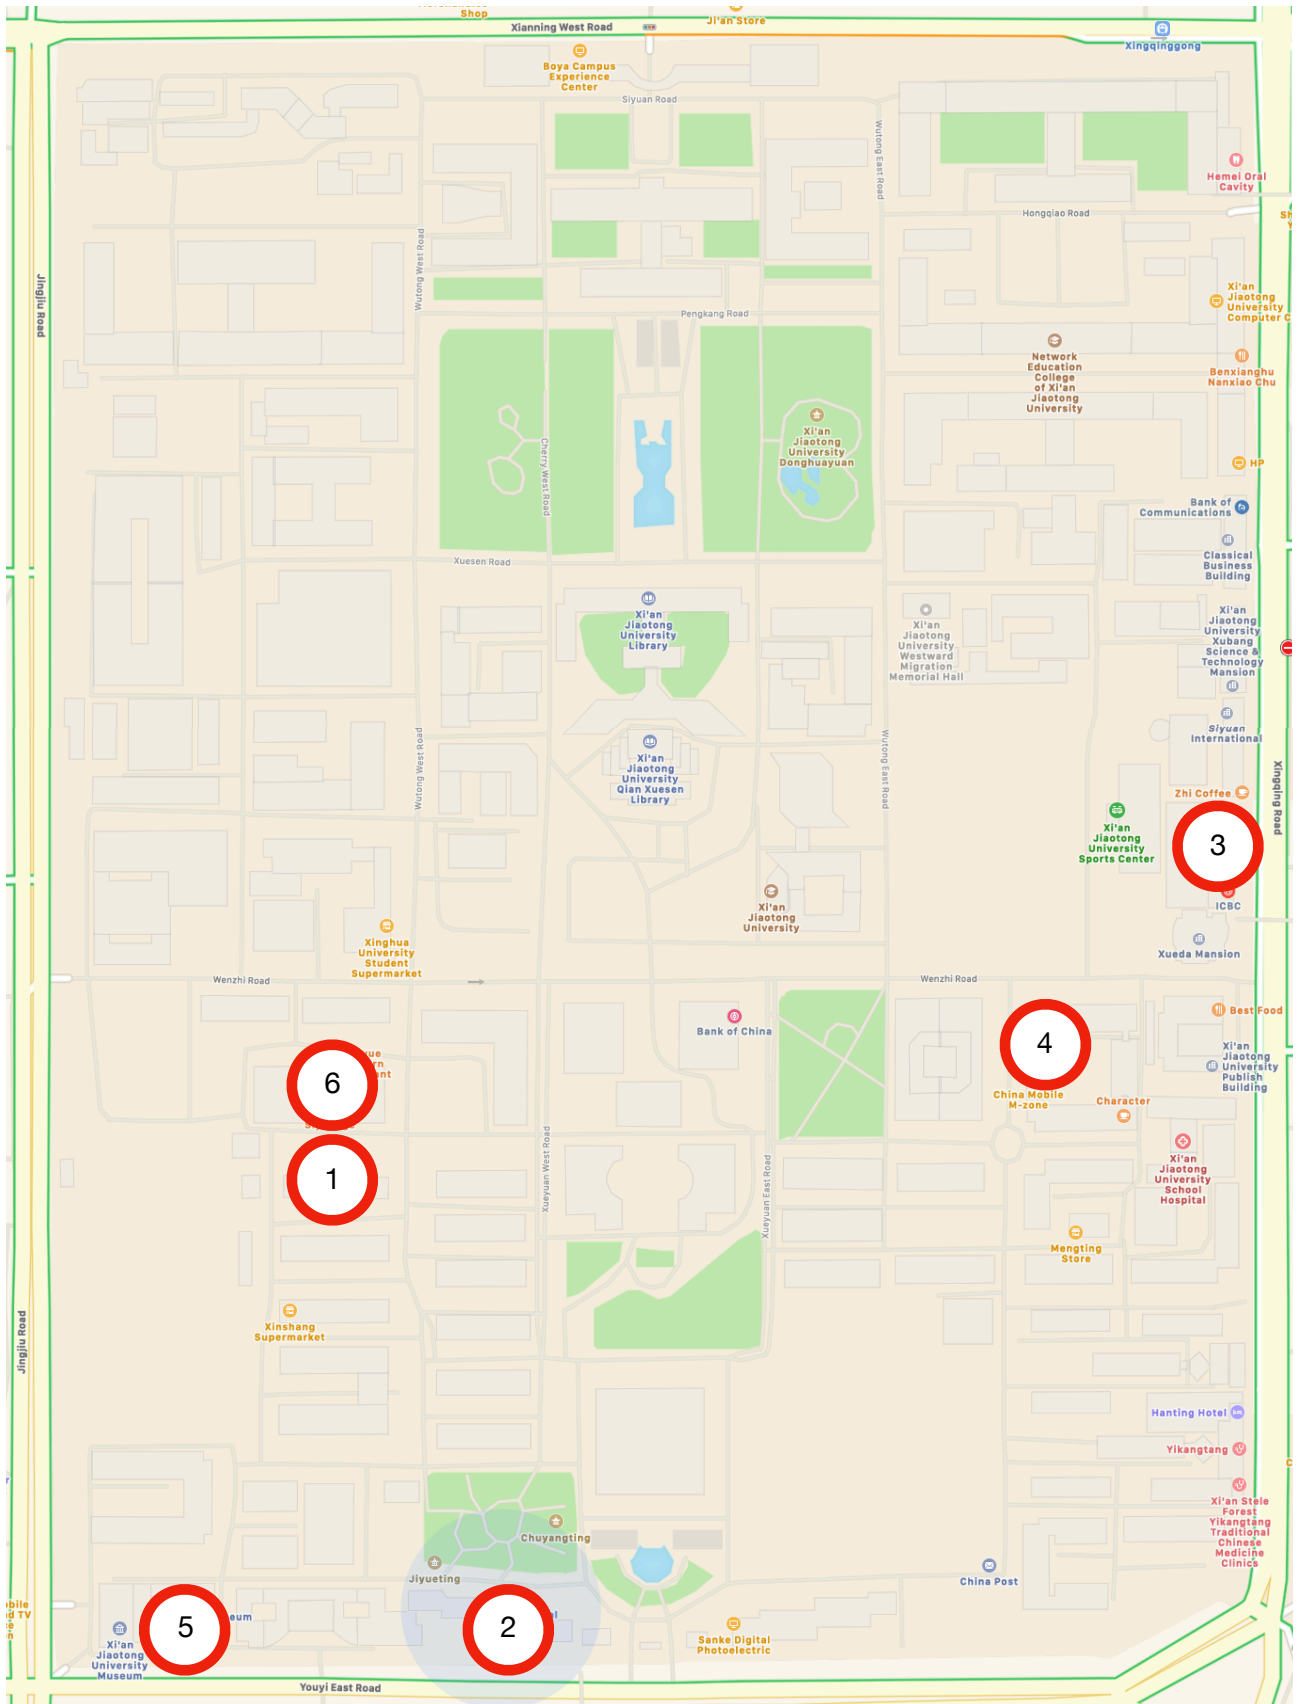

# XJTU Map (English) General Key Location

1. West 13 Dormitory
2. West 8 Dormitory
3. China Unicom Shop (outside campus)
4. ICBC Bank
5. School of International Education
6. Wutong Canteen